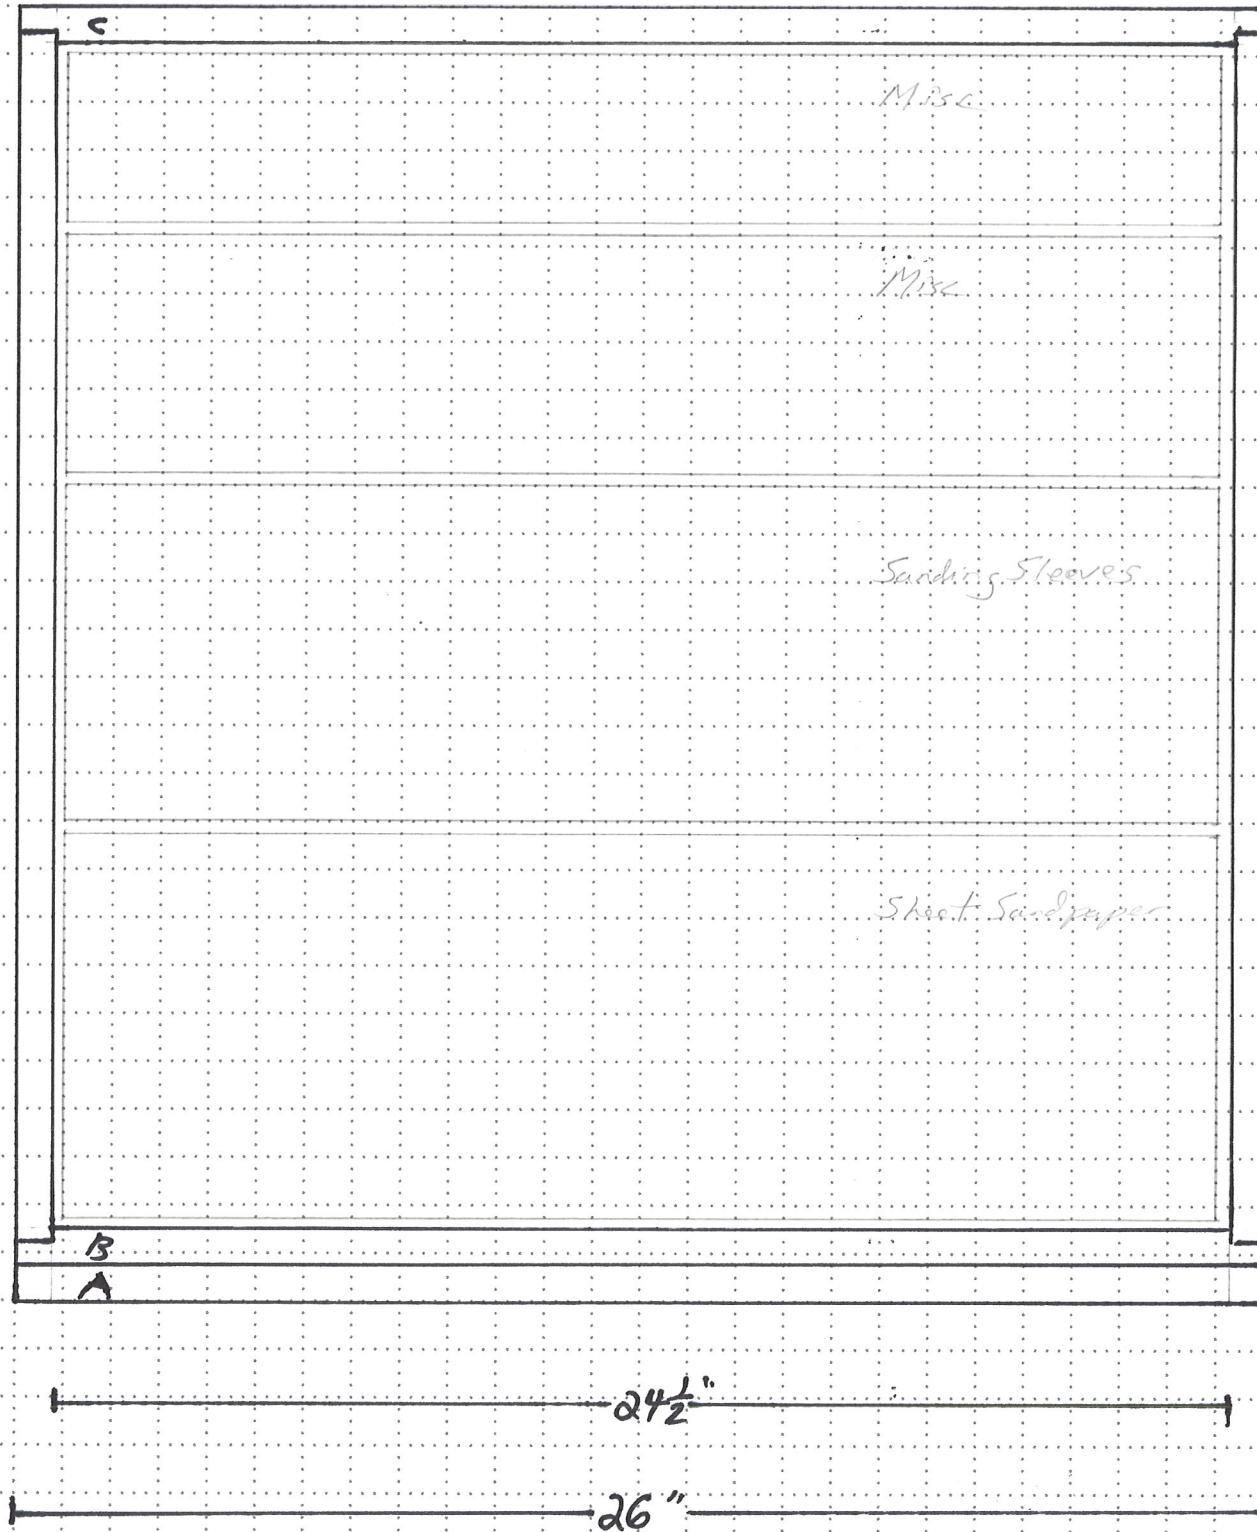

From the workbench of: *Down To Earth Woodworks*

Date:

Sanding Center - End View

1/4" = 1"

From the workbench of: *Down To Earth Woodworks*

Date:

Sanding Center - Front View

1/4" = 1"

From the workbench of: *Down To Earth Woodworks*
Date:

Sanding Center Top View Frame
1/4" = 1"