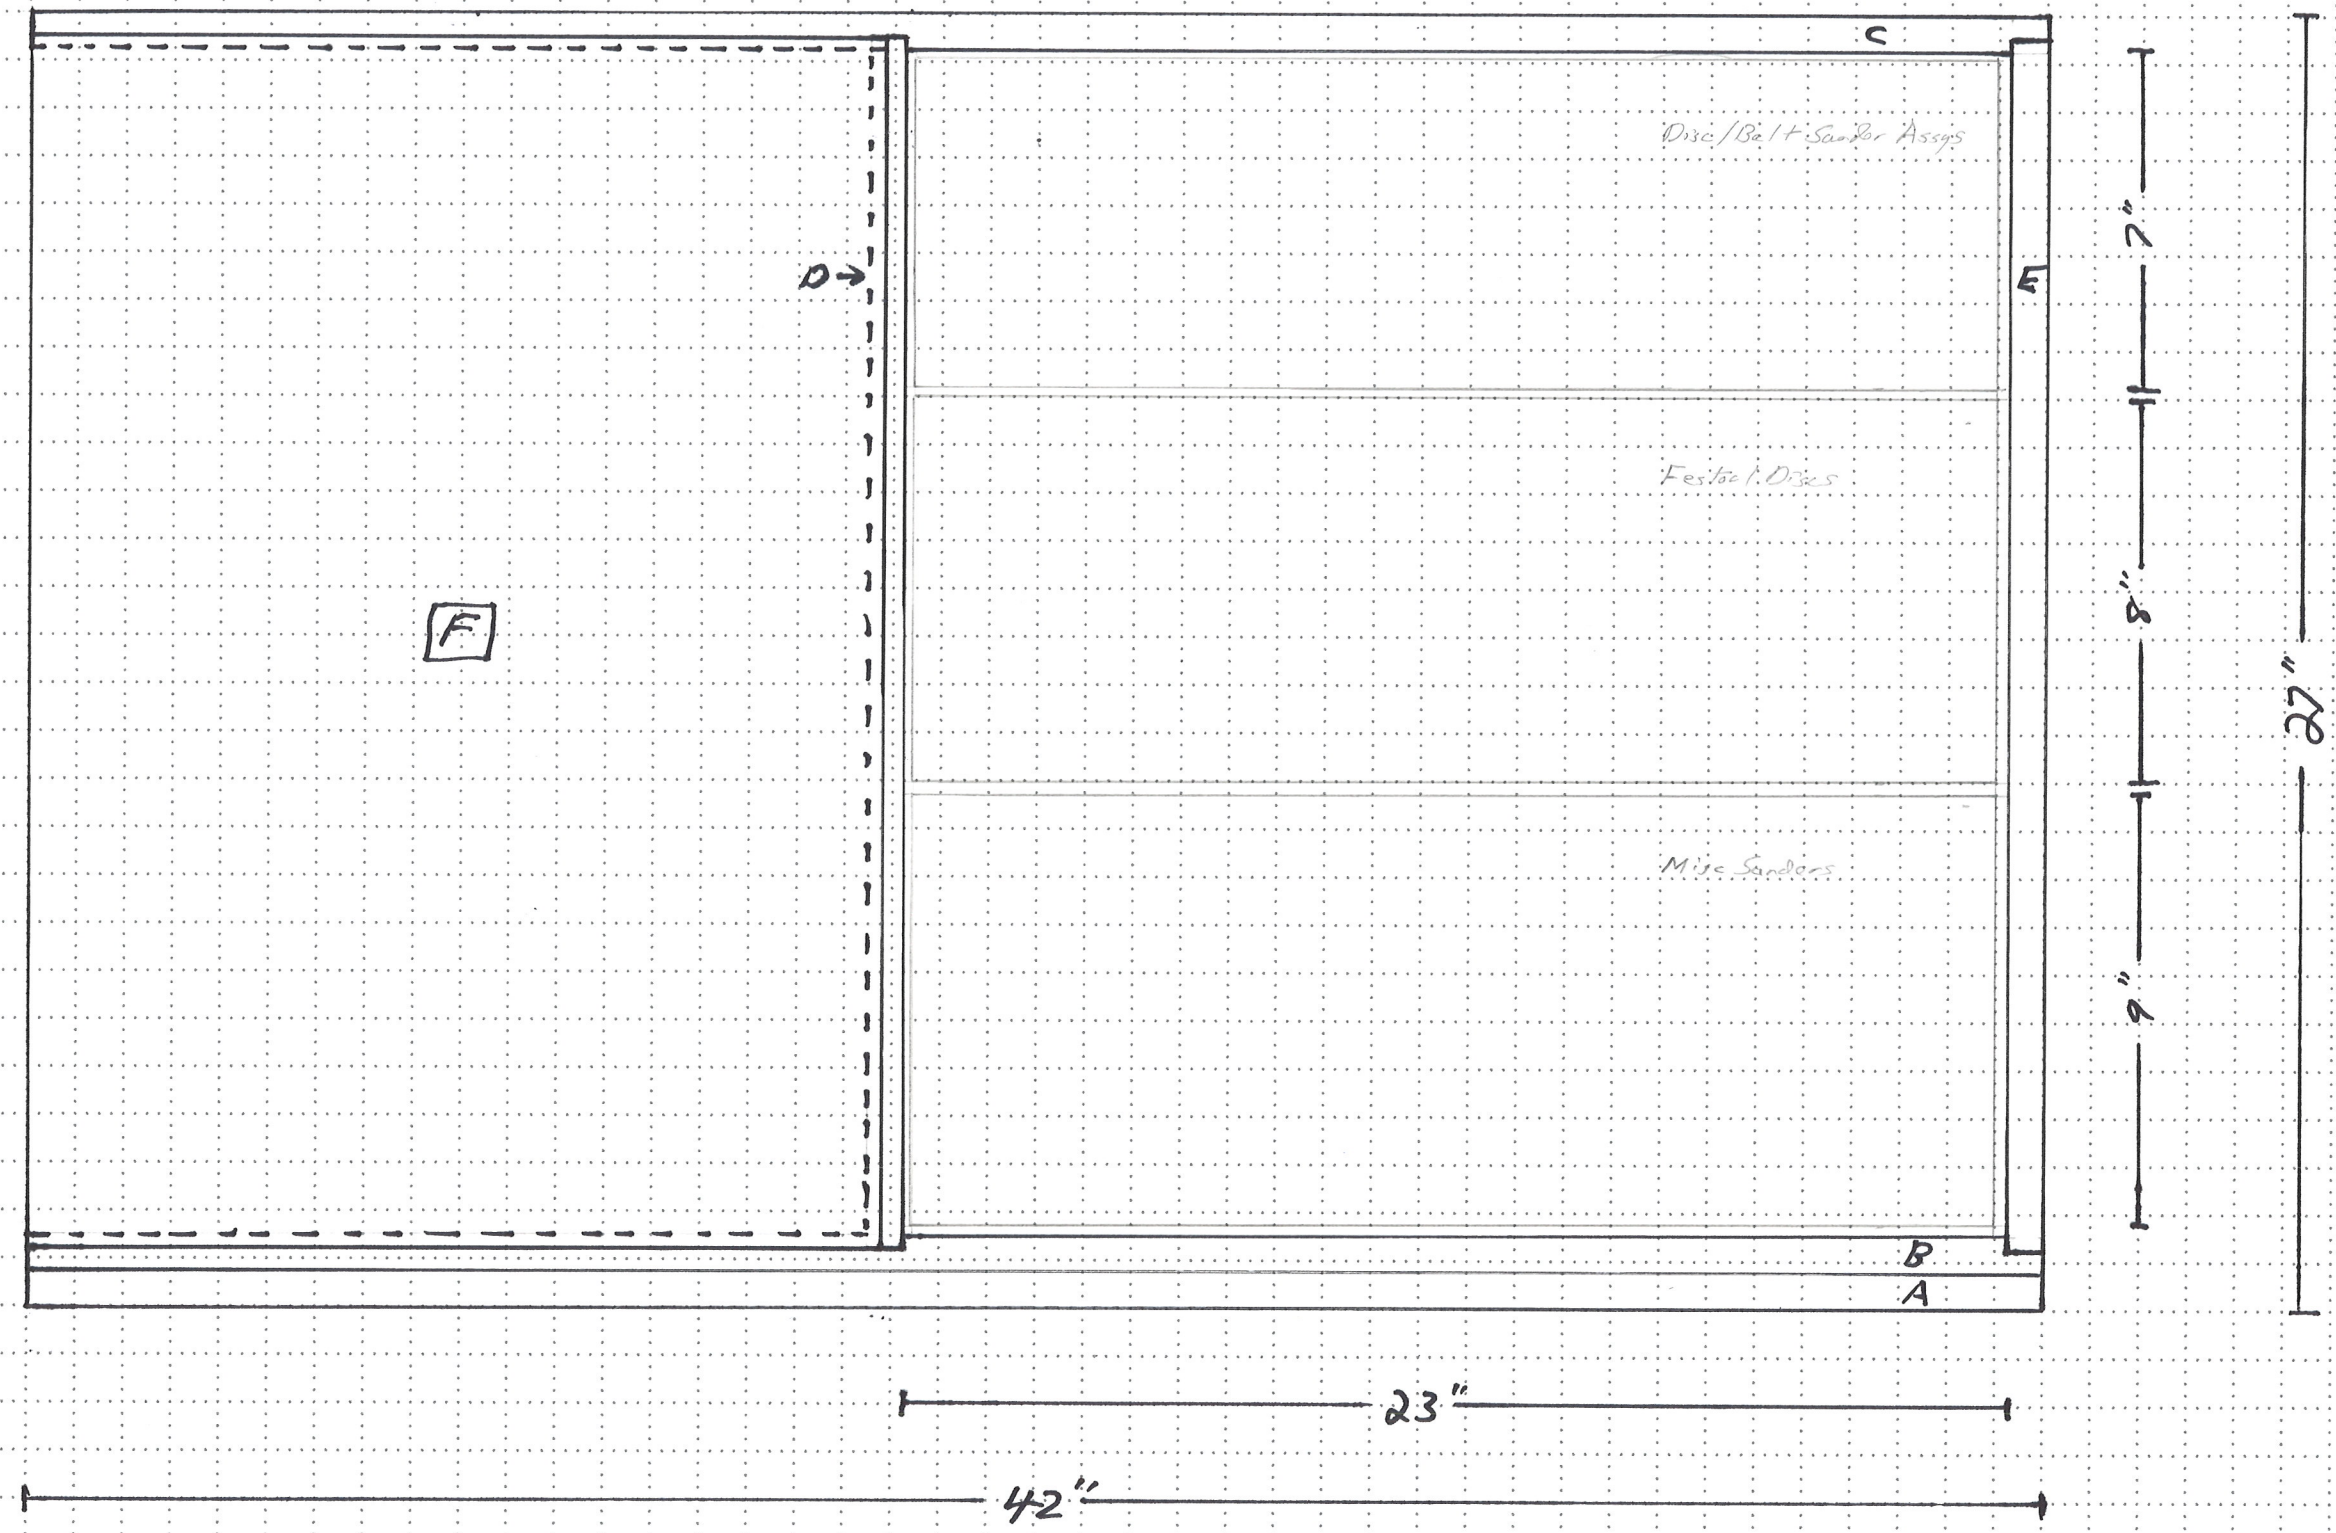

From the workbench of: *Down To Earth Woodworks*

Date:

Sanding Center - End View

1/4" = 1"

From the workbench of: *Down To Earth Woodworks*

Date:

Sanding Center - Front View

1/4" = 1"

From the workbench of: *Down To Earth Woodworks*
Date:

Sanding Center Top View Frame
1/4" = 1"